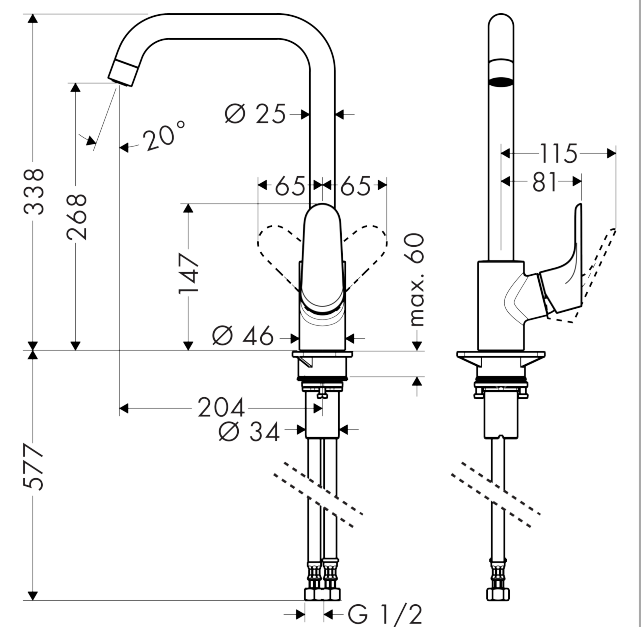

Decor

Single lever kitchen mixer 260, 7 l/min, 1jet

Surfaces: **Chrome** Article Number: **31820223**

Description

product features

- handle can be positioned on the right or left
- ComfortZone 260
- swivel range adjustable in 3 steps 110°, 150° or 360°
- normal spray
- maximum flow rate at 3 bar: 7 l/min
- suitable for continuous flow water heaters

Technology

Product image

Scale drawing

Flowchart