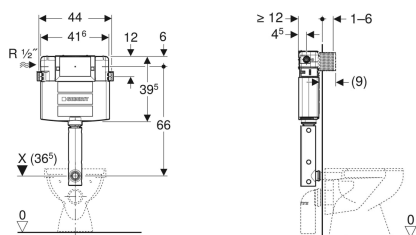

Geberit Alpha concealed cistern 12 cm, 6 / 3 litres, installation height 109 cm

Example image

Application purposes

- For masonry walls
- For installation in part or room-height prewall installations
- For installation in room-height installation walls
- For floor-standing and wall-hung WCs
- For dual flush

Characteristics

- Concealed cistern with front actuation
- Concealed cistern, fully insulated against condensation
- Immediate post flush possible with factory setting

Scope of delivery

- Water supply connection Rp 1/2" - R 1/2", compatible with MF, with integrated angle stop valve and hand wheel
- Protection box for service opening
- Flush bend with recess shells
- Flush bend extension, \varnothing 45 mm

- Flush bend fitted
- Water supply connection on the left or rear left
- Water supply connection, dezincification-resistant
- Protection box for service opening can be cut to length

Technical data

Flow pressure	0.1-10 bar
Flush volume, factory setting	6 and 3 l
Flush volume large, adjustment range	4.5 / 6 / 7.5 l
Flush volume small, adjustment range	3-4 l

- Protection plug
- 2 slotted flat irons
- 2 fixing brackets
- Fastening material

Art. no.

109.235.00.1

- Actuator plate has to be ordered separately