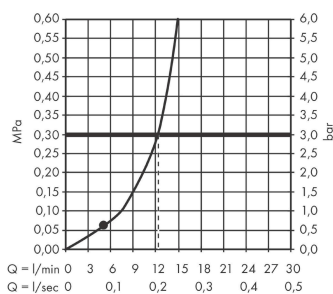

Vernis Shape

Overhead shower 230 1jet

Surfaces: **Chrome** Article Number: **26281000**

Description

product features

- shower head size: 230 x 170 mm
- spray type: Rain
- ball-joint: overhead shower angle adjustable
- material spray disc: plastic
- maximum flow rate at 3 bar: 12,4 l/min
- function from: 5,2 l/min
- minimum flow pressure: 1 bar
- overhead shower removable for cleaning
- installation: ceiling or wall
- connection thread G ½
- connection dimension: DN15
- suitable for continuous flow water heaters

Technology

Product image

Scale drawing

Flowchart

The consumption was measured in combination with the appropriate fittings (thermostat/mixer/ in-wall valve) to reflect actual application in practice.

Vernis Shape
 Overhead shower 230 1jet
 Surfaces: **Chrome** Article Number: **26281000**