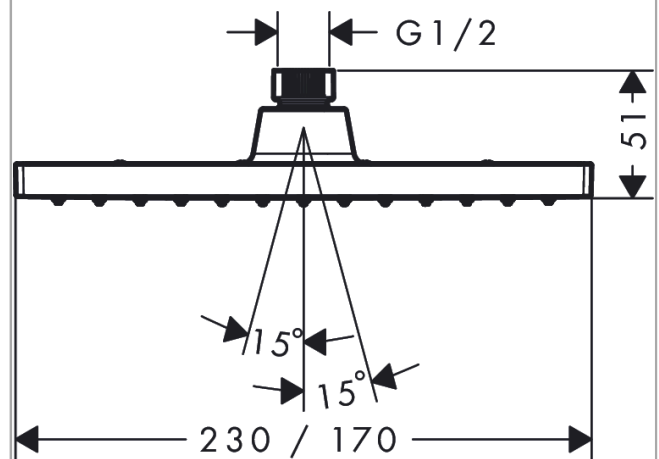

Vernis Shape

Overhead shower 230 1jet

Surfaces: **Chrome** Article Number: **26281000**

Description

product features

- shower head size: 230 x 170 mm
- spray type: Rain
- ball-joint: overhead shower angle adjustable
- material spray disc: plastic
- maximum flow rate at 3 bar: 12,4 l/min
- function from: 5,2 l/min
- minimum flow pressure: 1 bar
- overhead shower removable for cleaning
- installation: ceiling or wall
- connection thread G ½
- connection dimension: DN15
- suitable for continuous flow water heaters

Technology

Product image

Scale drawing

Flowchart

The consumption was measured in combination with the appropriate fittings (thermostat/mixer/ in-wall valve) to reflect actual application in practice.

Vernis Shape
 Overhead shower 230 1jet
 Surfaces: **Chrome** Article Number: **26281000**

Exploded Drawing

Year of production: >04/21

Vernis Shape
Overhead shower 230 1jet
 Surfaces: **Chrome** Article Number: **26281000**

Spare part list

Year of production: >04/21

Pos.	Description	Article Number	Price	PU
1	filter packing	94246000	-	1