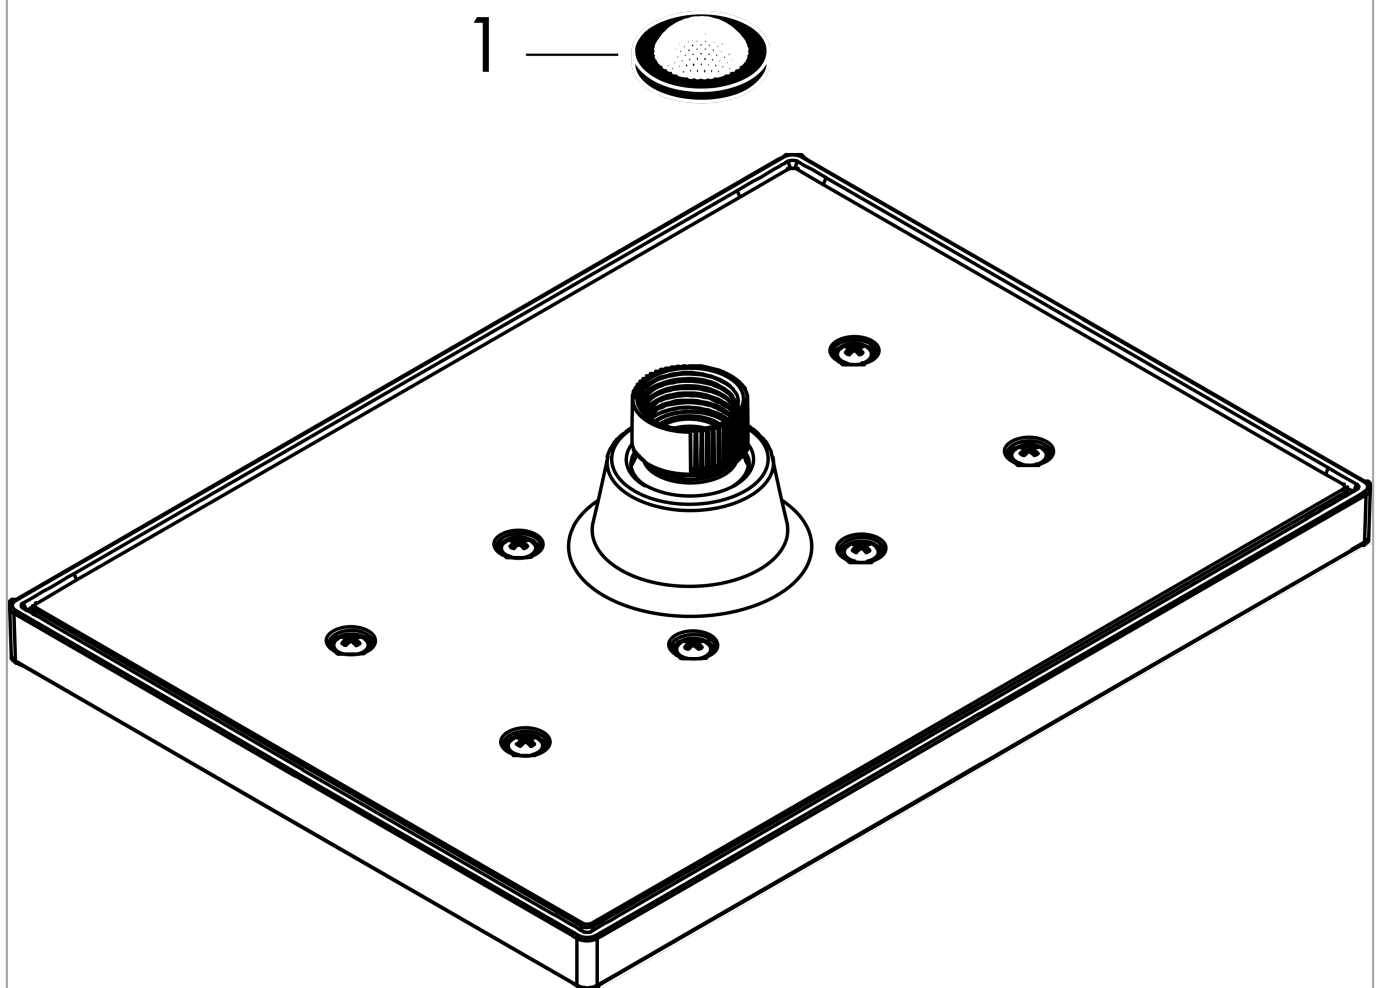

Vernis Shape

Overhead shower 230 1jet

Surfaces: **Chrome** Article Number: **26281000**

Description

product features

- shower head size: 230 x 170 mm
- spray type: Rain
- ball-joint: overhead shower angle adjustable
- material spray disc: plastic
- maximum flow rate at 3 bar: 12,4 l/min
- function from: 5,2 l/min
- minimum flow pressure: 1 bar
- overhead shower removable for cleaning
- installation: ceiling or wall
- connection thread G ½
- connection dimension: DN15
- suitable for continuous flow water heaters

Technology

Product image

Scale drawing

Flowchart

The consumption was measured in combination with the appropriate fittings (thermostat/mixer/ in-wall valve) to reflect actual application in practice.

Vernis Shape
 Overhead shower 230 1jet
 Surfaces: **Chrome** Article Number: **26281000**

Exploded Drawing

Year of production: >04/21

Vernis Shape
Overhead shower 230 1jet
 Surfaces: **Chrome** Article Number: **26281000**

Spare part list

Year of production: >04/21

Pos.	Description	Article Number	Price	PU
1	filter packing	94246000	-	1