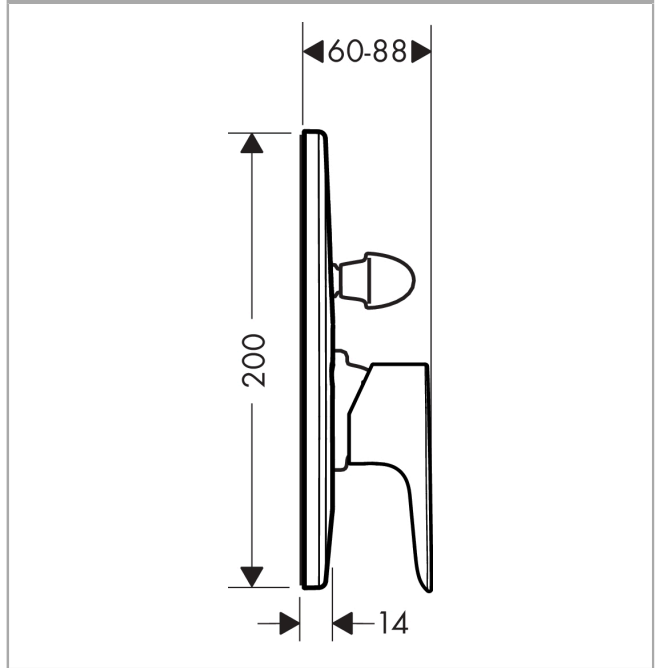

Talis E
Single lever bath mixer for concealed installation
 Surfaces: **Chrome** Article Number: **71746000**

Description

product features

- scope of supply: Single lever bath mixer, mounting material, assembly instruction
- not included: basic set

Product image

Scale drawing

Flowchart