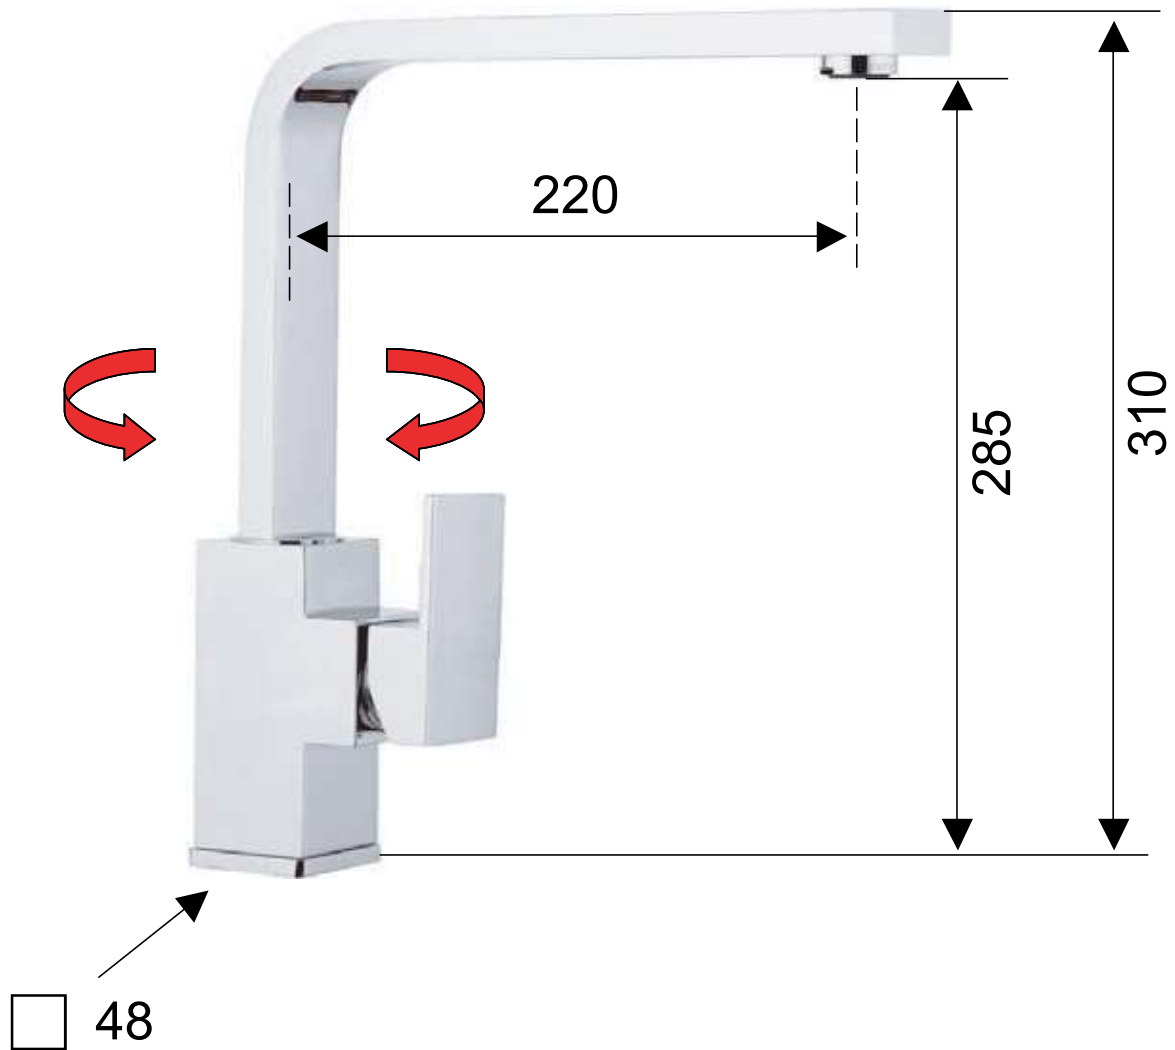

DANIEL

SCHEDA TECNICA TECHNICAL FEATURES

ART. COD.

SK617

MATERIALI / MATERIALS

OTTONE CROMATO / CHROME PLATED BRASS

CROMATURA / CHROME PLATING

UNI EN 248