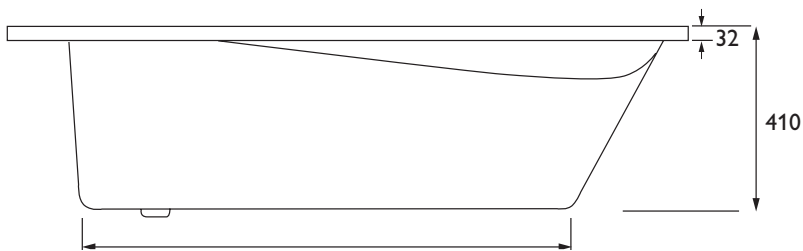

PARANA

Right-hand Corner Bathtub

PRODUCT SPECIFICATION

Product Code: SRB025
Size: 1530 x 950 x 410mm
Rim width: 60mm
Weight: 21kg
Single/Double wall: Single wall
Waste diameter: 50mm

Colour: White
Finish: Gloss
Warranty: 10 year
Material: Through-coloured acrylic