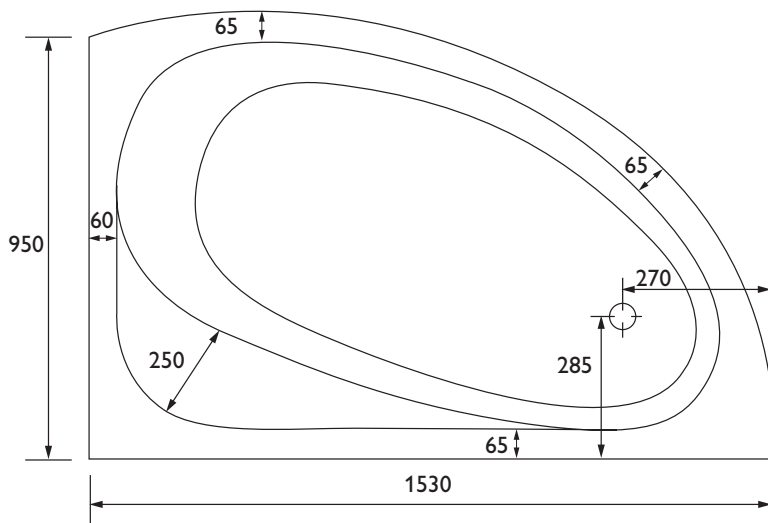

PARANA

Right-hand Corner Bathtub

PRODUCT SPECIFICATION

Product Code: SRB025
Size: 1530 x 950 x 410mm
Rim width: 60mm
Weight: 21kg
Single/Double wall: Single wall
Waste diameter: 50mm

Colour: White
Finish: Gloss
Warranty: 10 year
Material: Through-coloured acrylic