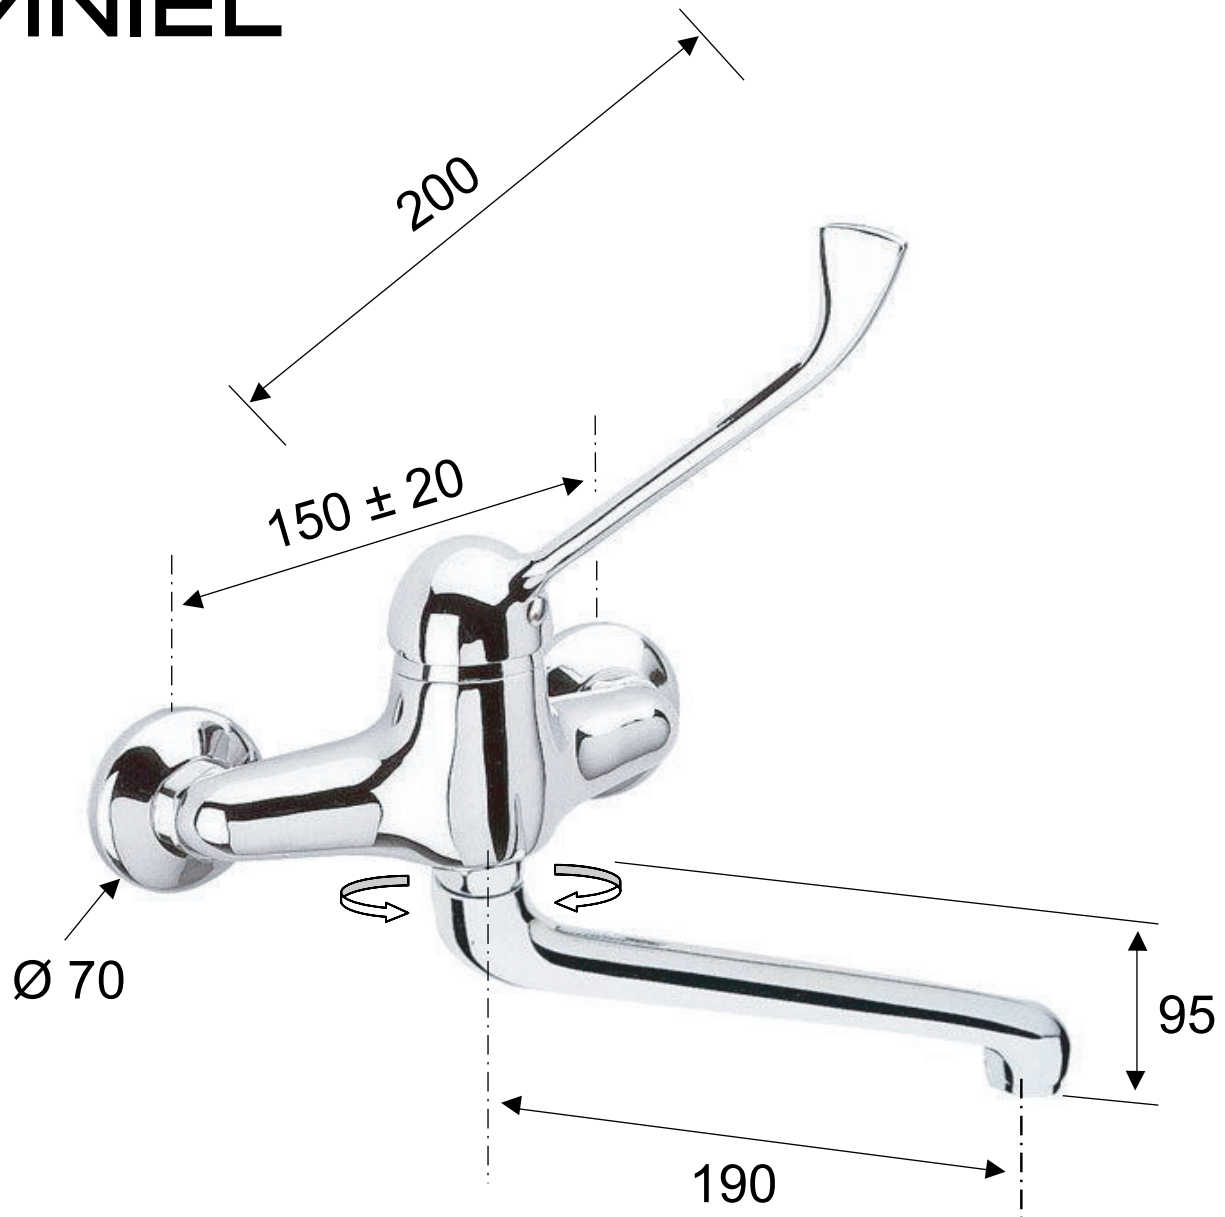

DANIEL

SCHEDA TECNICA TECHNICAL FEATURES

ART. COD.

S5609L

MATERIALI / MATERIALS

OTTONE CROMATO / CHROME PLATED BRASS

CROMATURA / CHROME PLATING

UNI EN 248