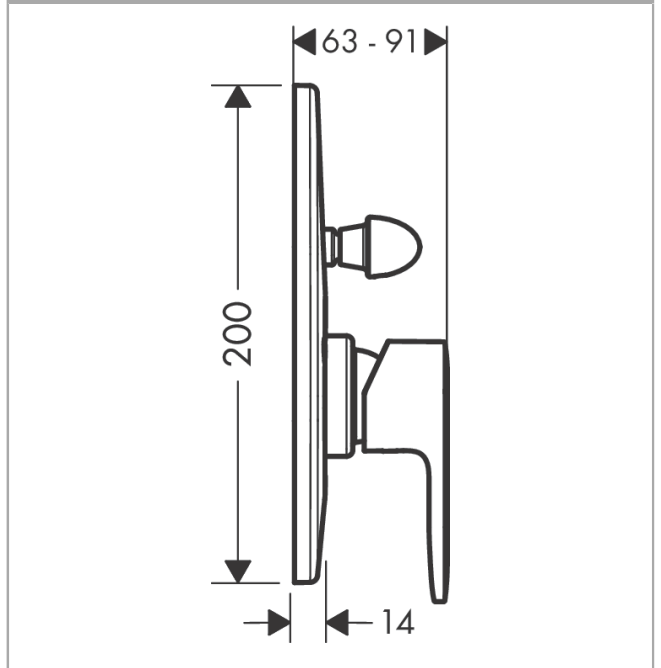

#### product features

- 2 functions
- maximum flow rate at 3 bar: 30,7 l/min
- flow rate for bath spout at 3 bar: 30,7 l/min
- flow rate of hand shower at 3 bar: 27,4 l/min
- ceramic cartridge
- temperature limitation adjustable
- diverter with automatic resetting
- suitable for continuous flow water heaters
- connection type: basic set
- min. operating pressure: 1 bar
- max. operating pressure: 10 bar

### Scale drawing