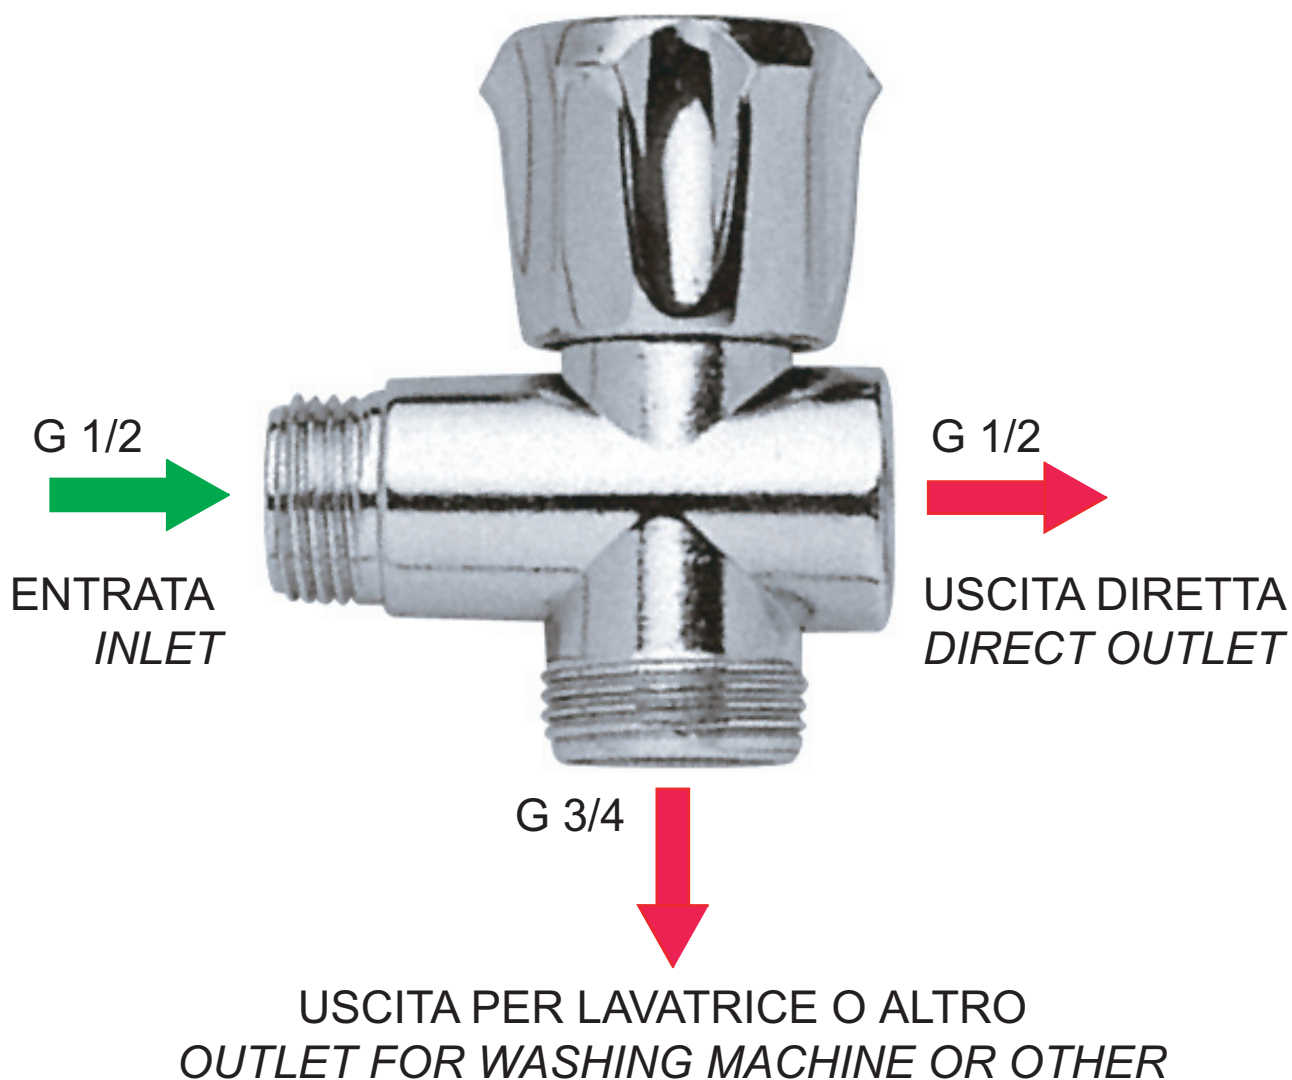

ART. COD. **A645**

MATERIALI / MATERIALS

OTTONE CROMATO / CHROME PLATED BRASS
ABS CROMATO / CHROME PLATED ABS

CROMATURA / CHROME PLATING

UNI EN 248