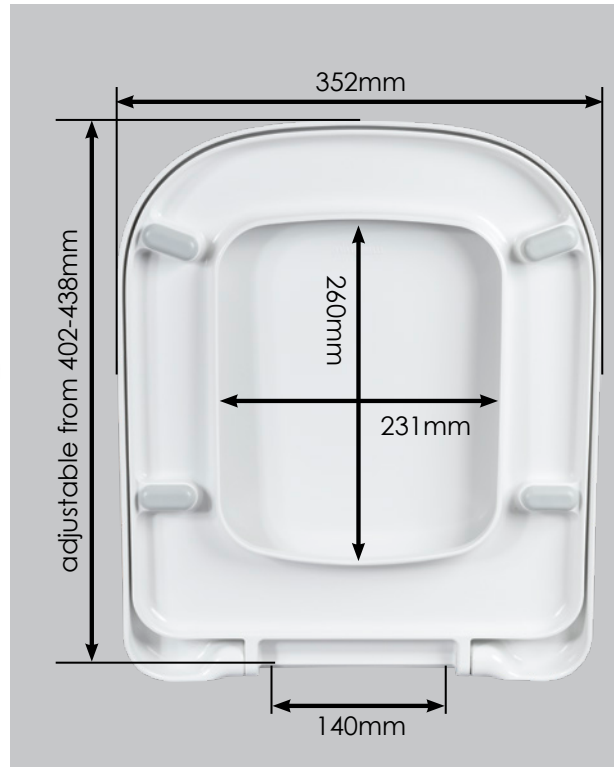

TOILET SEAT

M-1

► Custom design to suite square shaped pans

Soft Close Option

- Medium to heavy weight thermoset
- Hinge - Standard or soft close stainless steel
- Custom design
- Ideal for household & contract purposes in medium traffic areas

M-1

► *Ideal for medium traffic areas!*

TECHNICAL CHARACTERISTICS

WEIGHT	1.7kg
MATERIAL	Thermoset
COLOUR	White
BUFFERS	4 buffers on the seat 2 buffers on the cover

REFERENCES

Description	Colour	Reference	EAN code	Packaging	Multiple	Weight	Hinge
Seat + cover: adjustable stainless steel hinge	White	20900007	3375539999055	Box	1/5	1.7 kg	20718164
Seat + cover: adjustable, soft close stainless steel hinge	White	29998001	33755399990267	Box	1/5	1.7 kg	20900500