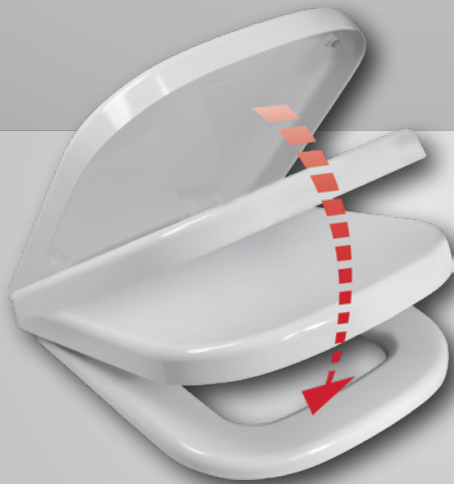

TOILET SEAT

M-1

► Custom design to suite square shaped pans

Soft Close Option

- Medium to heavy weight thermoset
- Hinge - Standard or soft close stainless steel
- Custom design
- Ideal for household & contract purposes in medium traffic areas

M-1

► *Ideal for medium traffic areas!*

TECHNICAL CHARACTERISTICS

WEIGHT	1.7kg
MATERIAL	Thermoset
COLOUR	White
BUFFERS	4 buffers on the seat 2 buffers on the cover

REFERENCES

Description	Colour	Reference	EAN code	Packaging	Multiple	Weight	Hinge
Seat + cover: adjustable stainless steel hinge	White	20900007	3375539999055	Box	1/5	1.7 kg	20718164
Seat + cover: adjustable, soft close stainless steel hinge	White	29998001	33755399990267	Box	1/5	1.7 kg	20900500