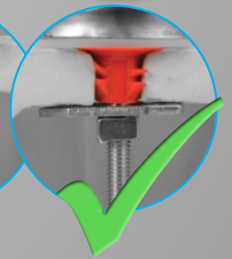

TOILET SEAT

M-1

► Custom design to suite square shaped pans

Soft Close Option

- Medium to heavy weight thermoset
- Hinge - Standard or soft close stainless steel
- Custom design
- Ideal for household & contract purposes in medium traffic areas

M-1

► *Ideal for medium traffic areas!*

TECHNICAL CHARACTERISTICS

WEIGHT	1.7kg
MATERIAL	Thermoset
COLOUR	White
BUFFERS	4 buffers on the seat 2 buffers on the cover

REFERENCES

Description	Colour	Reference	EAN code	Packaging	Multiple	Weight	Hinge
Seat + cover: adjustable stainless steel hinge	White	20900007	3375539999055	Box	1/5	1.7 kg	20718164
Seat + cover: adjustable, soft close stainless steel hinge	White	29998001	33755399990267	Box	1/5	1.7 kg	20900500