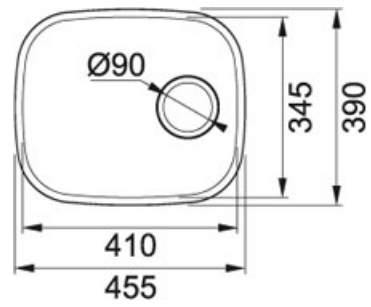

Cub CUB 150 Stainless Steel | 122.0039.853

FAMILY : **Sinks** | SERIE : **Cub** | MODEL : **CUB 150** | FINISH : **Stainless Steel** | INSTALLATION TYPE : **Undermount**

TECHNICAL DATA

Length overall	390,00 mm
Width overall	455,00 mm
Length of large bowl	345,00 mm
Width of large bowl	410,00 mm
Depth of large bowl	140,00 mm