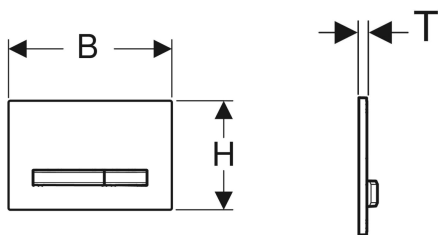

Geberit actuator plate Sigma50 for dual flush, metal colour chrome-plated

Example image

Application purposes

- For flush actuation with Geberit Sigma concealed cisterns

Characteristics

- Front actuation
- Easy-to-clean coated actuator buttons
- Sound-absorbing actuator rods, tool-free fast adjustment

Technical data

Actuation force | < 20 N

Scope of delivery

- Mounting frame
- 2 distance bolts
- 2 actuator rods

Art. no.	Colour / surface	Material designation	B	H	T	
115.788.11.2	Base plate and buttons: chrome-plated Cover plate: white	Die-cast zinc / plastic	24.6 cm	16.4 cm	1.3 cm	
115.788.21.2	Base plate and buttons: chrome-plated Cover plate: bright chrome-plated	Die-cast zinc / brass	24.6 cm	16.4 cm	1.2 cm	
115.788.DW.2	Base plate and buttons: chrome-plated Cover plate: black	Die-cast zinc / plastic	24.6 cm	16.4 cm	1.3 cm	
115.788.GH.2	Base plate and buttons: chrome-plated Cover plate: chrome-plated, brushed, easy-to-clean coated	Die-cast zinc / brass	24.6 cm	16.4 cm	1.2 cm	
115.788.SD.2	Base plate and buttons: chrome-plated Cover plate: smoked glass reflective	Die-cast zinc / glass	24.6 cm	16.4 cm	1.4 cm	
115.788.SQ.2	Base plate and buttons: chrome-plated Cover plate: umber	Die-cast zinc / glass	24.6 cm	16.4 cm	1.4 cm	
115.788.TG.2	Base plate and buttons: chrome-plated Cover plate: sand grey	Die-cast zinc / glass	24.6 cm	16.4 cm	1.4 cm	
115.788.JM.2	Base plate and buttons: chrome-plated Cover plate: Mustang slate	Die-cast zinc / slate (natural product)	24.6 cm	16.4 cm	1.4 cm	
115.788.00.2	Base plate and buttons: chrome-plated Cover plate: customised	Die-cast zinc	24.6 cm	16.4 cm	1 cm	
115.788.JV.2	Base plate and buttons: chrome-plated Cover plate: concrete look	Die-cast zinc / ceramic	24.6 cm	16.4 cm	1.4 cm	New
115.788.JX.2	Base plate and buttons: chrome-plated Cover plate: black walnut	Die-cast zinc / wood (natural product)	24.6 cm	16.4 cm	1.4 cm	New