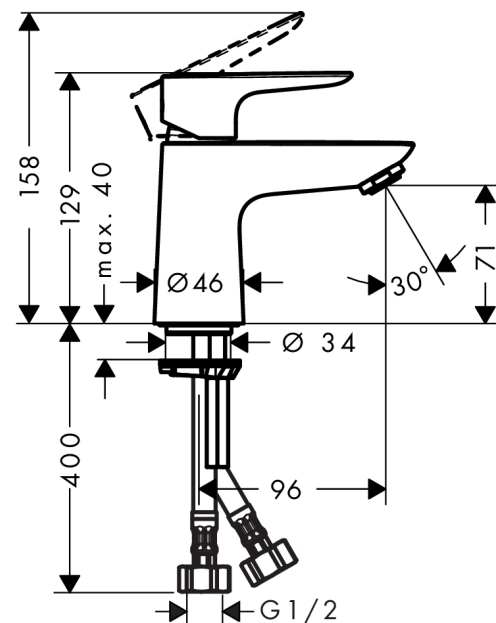

Talis E
Single lever basin mixer 80 without waste set
 Surfaces: **Chrome** Article Number: **71702003**

Description

product features

- ComfortZone 80
- handle variant: lever handle
- projection 107 mm
- normal spray
- suitable for continuous flow water heaters
- connection dimension: DN15
- not included: waste set

Technology

Product image

Scale drawing

Flowchart