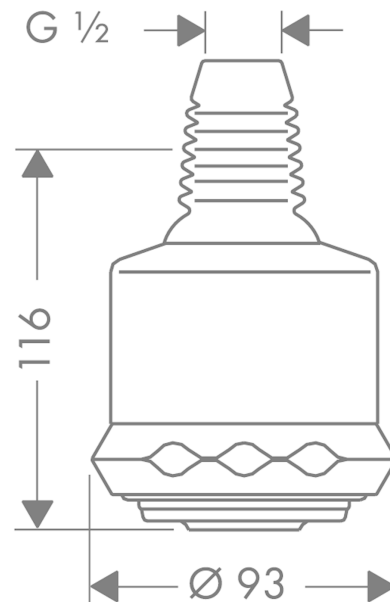

Clubmaster

Overhead shower 3jet

Surfaces: **Chrome** Article Number: **28496000**

Description

product features

- shower head size: 93 mm
- spray type: Soft spray, normal spray, Massage spray
- ball-joint: overhead shower angle adjustable
- flow rate soft spray (at 3 bar): 17 l/min
- flow rate normal spray (at 3 bar): 19 l/min
- flow rate massage spray (at 3 bar): 12 l/min
- Minimum flow pressure: 2 bar
- adjustment with shift on overhead shower
- grey spray disc
- material spray disc: plastic
- installation: wall
- scope of supply: overhead shower, assembly instruction

Technology

Product image

Scale drawing