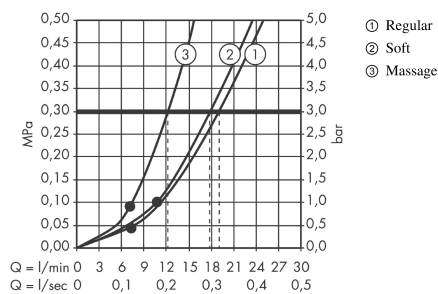

Flowchart

The consumption was measured in combination with the appropriate fittings (thermostat/mixer/ in-wall valve) to reflect actual application in practice.