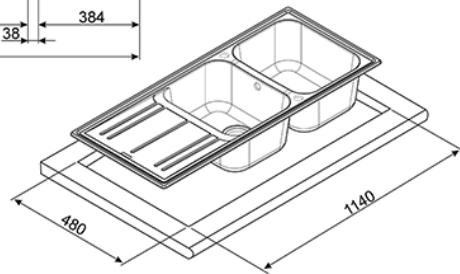

White Crystalized Granite Standard Double Bowl Sink
EAN13: 8017709182885

• White Crystalized Composite Granite • Embossed logo • 3.5" drainer • Overflow prevention • RH Draining Board •
Dimensions • Sink Dimensions: 1160mm (L) x 500mm (W) x 210mm (H) • Right and left bowl dimensions: 330mm (L) x 420mm (W) x 210mm (H) • Cut out dimensions: 1140mm (L) x 480mm (W) • **Accessories Included** • Strainer, Siphon with dishwasher outlet connection, Fixing clips • **Optional Colours** • LZ116A2 > BLACK • All Smeg Composite Granite Sinks have a 5 Year Warranty from date of purchase against manufacturing defects. Terms and Conditions Apply • Please visit the following link for the sink warranty: • https://www.smeg.co.za/smeg_za/docs/Sink_Warranty.pdf