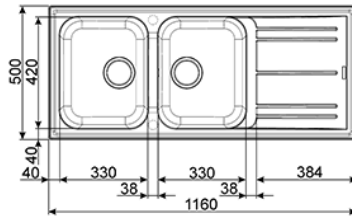

White Crystalized Granite Standard Double Bowl Sink
EAN13: 8017709182885

• White Crystalized Composite Granite • Embossed logo • 3.5" drainer • Overflow prevention • RH Draining Board •
Dimensions • Sink Dimensions: 1160mm (L) x 500mm (W) x 210mm (H) • Right and left bowl dimensions: 330mm (L) x 420mm (W) x 210mm (H) • Cut out dimensions: 1140mm (L) x 480mm (W) • **Accessories Included** • Strainer, Siphon with dishwasher outlet connection, Fixing clips • **Optional Colours** • LZ116A2 > BLACK • All Smeg Composite Granite Sinks have a 5 Year Warranty from date of purchase against manufacturing defects. Terms and Conditions Apply • Please visit the following link for the sink warranty: • https://www.smeg.co.za/smeg_za/docs/Sink_Warranty.pdf