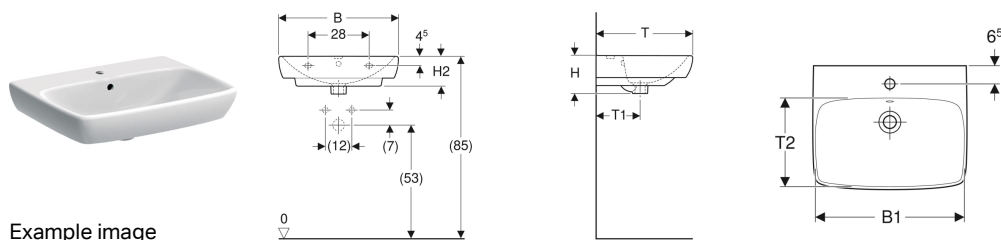

Geberit Selnova Square washbasin

Example image

Characteristics

- Can be combined with half pedestal
- Can be combined with full pedestal

Technical data

Product material | Vitreous china

Art. no.	Colour / surface	Tap hole	Overflow	B	B1	Cabinet width	H	H1	H2	H3	T	T1	T2
500.290.01.1	white	centred	visible	55 cm	47.5 cm	46.4 cm	17 cm	83 cm	14 cm	78.5 cm	44 cm	20 cm	29 cm
500.291.01.1	white	without	visible	55 cm	47.5 cm	46.4 cm	17 cm	83 cm	14 cm	78.5 cm	44 cm	20 cm	29 cm
500.300.01.1	white	centred	visible	60 cm	54.5 cm	49.3 cm	18 cm	85 cm	14.5 cm	79.5 cm	46 cm	21 cm	30.5 cm
500.299.01.1	white	centred	visible	65 cm	61 cm	54.4 cm	18 cm	85 cm	14.5 cm	79.5 cm	48 cm	21 cm	32 cm

Accessories

- Geberit waste outlet with internal waste plug with push actuation
- Geberit bottle trap with dip tube for washbasin, horizontal outlet
- Geberit fastening material for washbasin

- Geberit Selnova Square full pedestal only for washbasins 55–60 cm
- Geberit Selnova full pedestal only for washbasins 65 cm