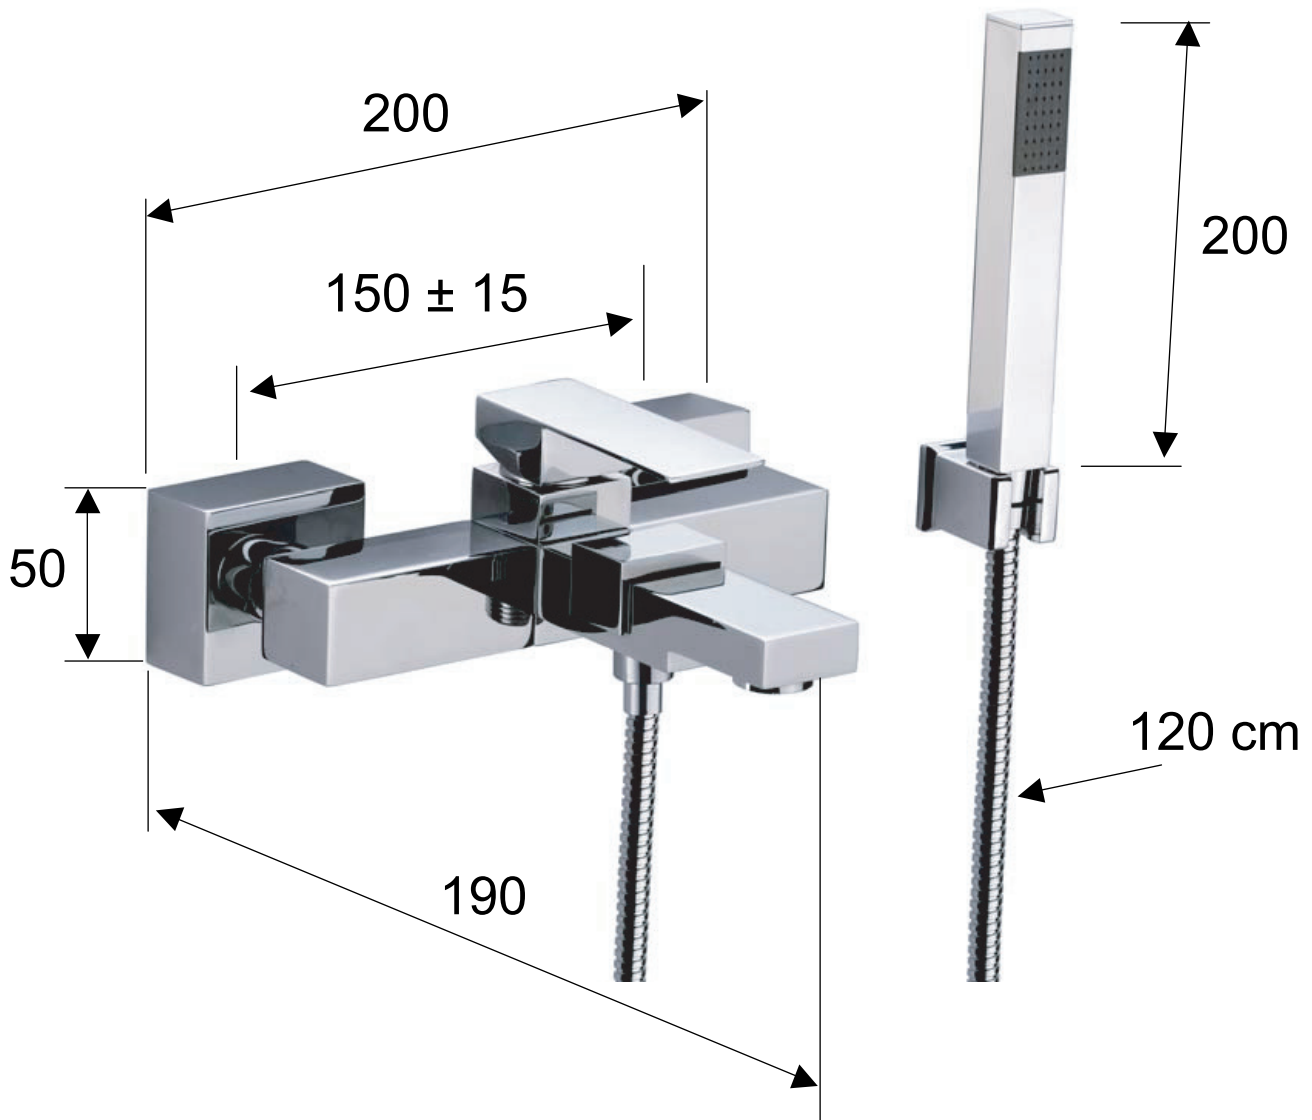

**DANIEL**

SCHEDA TECNICA TECHNICAL FEATURES

ART. COD.

**SK600**

**MATERIALI / MATERIALS**

OTTONE CROMATO / CHROME PLATED BRASS

**CROMATURA / CHROME PLATING**

UNI EN 248