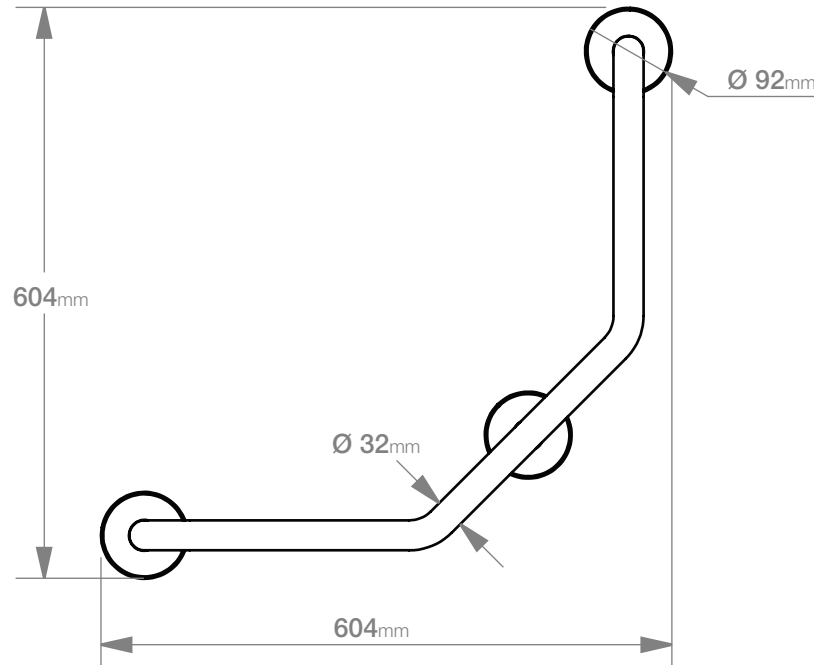

Wall Fixings Supplied:
Masonry

BB^{TM} BATHROOM BUTLER