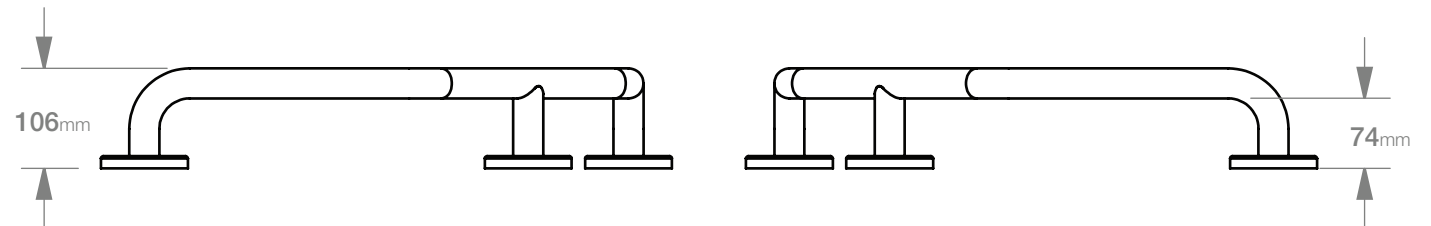

Wall Fixings Supplied:
Masonry

BB^{TM} BATHROOM BUTLER