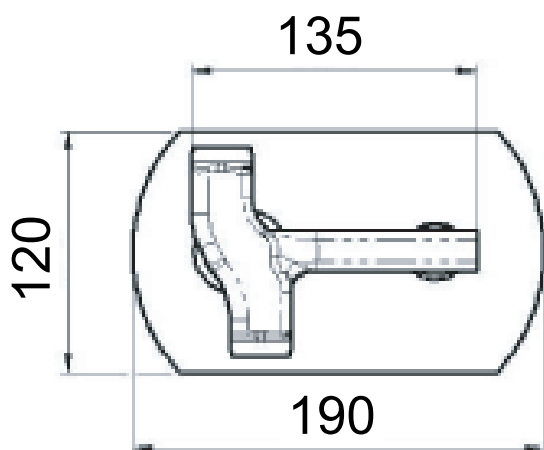

ART. COD.

OM642

120 cm

G1/2 ACQUA FREDDA
G1/2 COLD WATER

G1/2 ACQUA CALDA
G1/2 HOT WATER

MATERIALI / MATERIALS

OTTONE CROMATO / CHROME PLATED BRASS

CROMATURA / CHROME PLATING