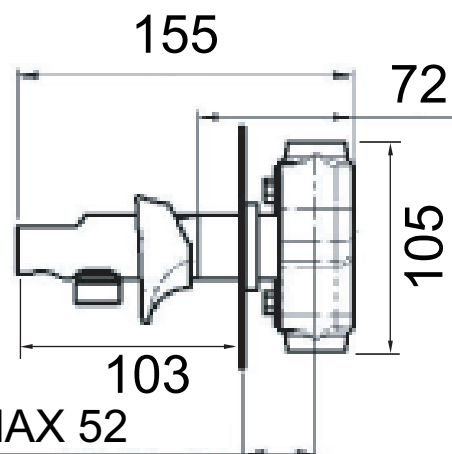

ART. COD.

OM642

120 cm

G1/2 ACQUA FREDDA
G1/2 COLD WATER

G1/2 ACQUA CALDA
G1/2 HOT WATER

MATERIALI / MATERIALS

OTTONE CROMATO / CHROME PLATED BRASS

CROMATURA / CHROME PLATING