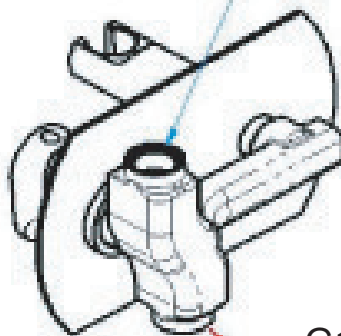

ART. COD.

OM642

120 cm

G1/2 ACQUA FREDDA
G1/2 COLD WATER

G1/2 ACQUA CALDA
G1/2 HOT WATER

MATERIALI / MATERIALS

OTTONE CROMATO / CHROME PLATED BRASS

CROMATURA / CHROME PLATING