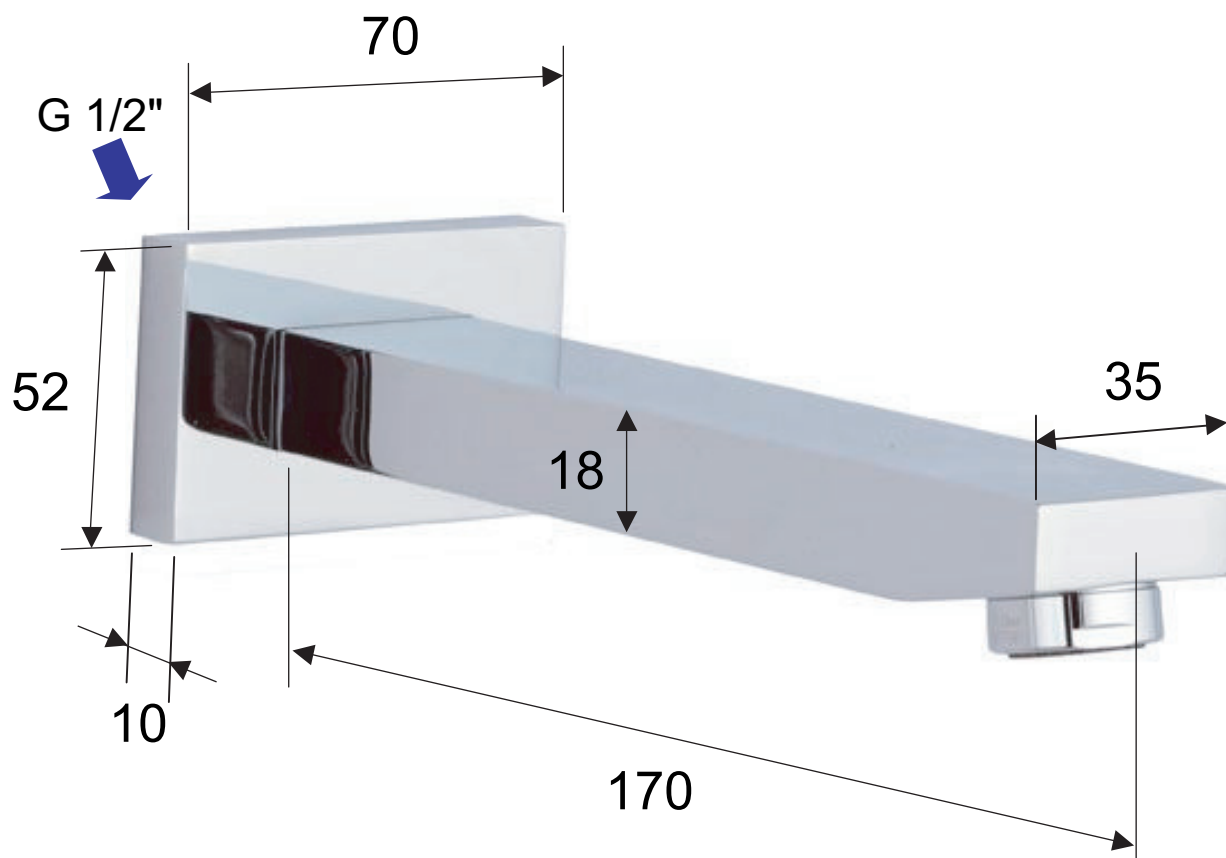

DANIEL

SCHEDA TECNICA TECHNICAL FEATURES

ART. COD.

SK4704

MATERIALI / MATERIALS

OTTONE CROMATO / CHROME PLATED BRASS

CROMATURA / CHROME PLATING

UNI EN 248