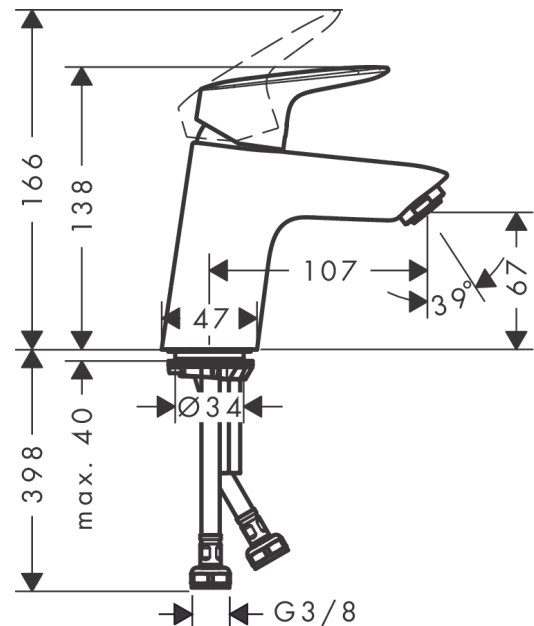

Logis

Single lever basin mixer 70 without waste set

Surfaces: **Chrome** Article Number: **71071000**

Description

product features

- ComfortZone 70
- projection 107 mm
- spray type: normal spray
- maximum flow rate at 3 bar: 5 l/min
- ceramic cartridge
- temperature limitation adjustable
- suitable for continuous flow water heaters
- connection type: G 3/8 connections
- connection dimension: DN15

Technology

Product image

Scale drawing

Flowchart

Logis
Single lever basin mixer 70 without waste set
 Surfaces: **Chrome** Article Number: **71071000**

Exploded Drawing

Year of production: >05/17

Logis**Single lever basin mixer 70 without waste set**Surfaces: **Chrome** Article Number: **71071000****Spare part list**

Year of production: >05/17

Pos.	Description	Article Number	Price	PU
1	handle	92224000	-	1
2	screw cover	96338000	-	1
3	flange	97406000	-	1
4	nut	97209000	-	1
5	O-Ring 32x2	98193000	-	1
6	cartridge, assy	92730000	-	1
7	locking screw for handle	95140000	-	1
8	seal	95008000	-	1
9	adapter for cartridge	98750000	-	1
10	O-Ring 30x2	98186000	-	1
11	O-ring 35x2	92604000	-	1
12	aerator M24x1 (5 l/min)	92372000	-	1
13	screw M8 x 68	97736000	-	1
14	seal Ø 42	98722000	-	1
15	fixing set	96016000	-	1
16	connection hose 450 mm M8x0,75 G3/8	97206000	-	1
17	O-ring 6,6x1,6	93019000	-	1