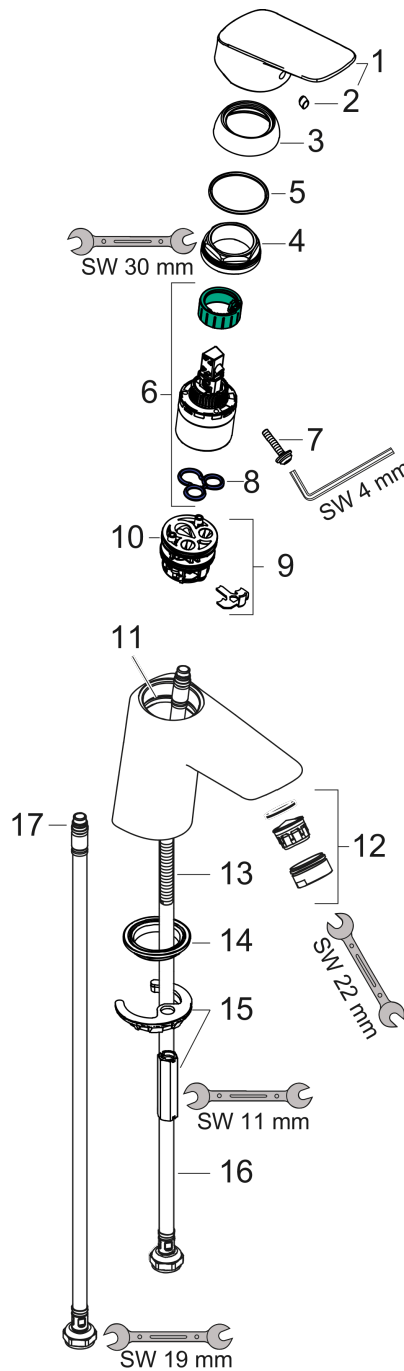

Logis

Single lever basin mixer 70 without waste set

Surfaces: **Chrome** Article Number: **71071000**

Description

product features

- ComfortZone 70
- projection 107 mm
- spray type: normal spray
- maximum flow rate at 3 bar: 5 l/min
- ceramic cartridge
- temperature limitation adjustable
- suitable for continuous flow water heaters
- connection type: G 3/8 connections
- connection dimension: DN15

Technology

Product image

Scale drawing

Flowchart

Logis
Single lever basin mixer 70 without waste set
 Surfaces: **Chrome** Article Number: **71071000**

Exploded Drawing

Year of production: >05/17

Logis**Single lever basin mixer 70 without waste set**Surfaces: **Chrome** Article Number: **71071000****Spare part list**

Year of production: >05/17

Pos.	Description	Article Number	Price	PU
1	handle	92224000	-	1
2	screw cover	96338000	-	1
3	flange	97406000	-	1
4	nut	97209000	-	1
5	O-Ring 32x2	98193000	-	1
6	cartridge, assy	92730000	-	1
7	locking screw for handle	95140000	-	1
8	seal	95008000	-	1
9	adapter for cartridge	98750000	-	1
10	O-Ring 30x2	98186000	-	1
11	O-ring 35x2	92604000	-	1
12	aerator M24x1 (5 l/min)	92372000	-	1
13	screw M8 x 68	97736000	-	1
14	seal Ø 42	98722000	-	1
15	fixing set	96016000	-	1
16	connection hose 450 mm M8x0,75 G3/8	97206000	-	1
17	O-ring 6,6x1,6	93019000	-	1