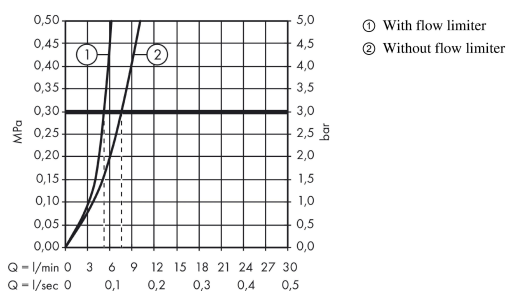

Logis

Single lever basin mixer 70 without waste set

Surfaces: **Chrome** Article Number: **71071000**

Description

product features

- ComfortZone 70
- projection 107 mm
- spray type: normal spray
- maximum flow rate at 3 bar: 5 l/min
- ceramic cartridge
- temperature limitation adjustable
- suitable for continuous flow water heaters
- connection type: G 3/8 connections
- connection dimension: DN15

Technology

Product image

Scale drawing

Flowchart

Logis
Single lever basin mixer 70 without waste set
 Surfaces: **Chrome** Article Number: **71071000**

Exploded Drawing

Year of production: >05/17

Logis**Single lever basin mixer 70 without waste set**Surfaces: **Chrome** Article Number: **71071000****Spare part list**

Year of production: >05/17

Pos.	Description	Article Number	Price	PU
1	handle	92224000	-	1
2	screw cover	96338000	-	1
3	flange	97406000	-	1
4	nut	97209000	-	1
5	O-Ring 32x2	98193000	-	1
6	cartridge, assy	92730000	-	1
7	locking screw for handle	95140000	-	1
8	seal	95008000	-	1
9	adapter for cartridge	98750000	-	1
10	O-Ring 30x2	98186000	-	1
11	O-ring 35x2	92604000	-	1
12	aerator M24x1 (5 l/min)	92372000	-	1
13	screw M8 x 68	97736000	-	1
14	seal Ø 42	98722000	-	1
15	fixing set	96016000	-	1
16	connection hose 450 mm M8x0,75 G3/8	97206000	-	1
17	O-ring 6,6x1,6	93019000	-	1