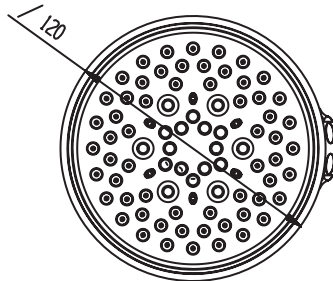

FLAVIO™

aqua-flo

Aqua-Flo Sensor 4 Function shower head

- Water powered, no batteries required
- shower head size: 120 mm
- Gesture controlled switching between spray patterns
- Adjustable sensor angle
- 3 color temperature controlled LED
- ball-joint: overhead shower angle adjustable
- material spray disc: plastic
- installation type: ceiling or wall
- spray disc removeable for cleaning
- connection thread G1/2
- connection dimension: DN15

Water saving EcoSmart version:

- EcoSmart 9l/min

optional parts:

- Shower arm 389mm
- Ceiling connector 100mm

Chrome Finish 7211F4