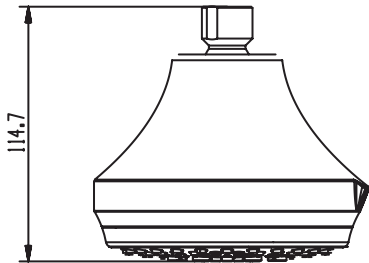

FLAVIO™

aqua-flo

Aqua-Flo Sensor 4 Function shower head

- Water powered, no batteries required
- shower head size: 120 mm
- Gesture controlled switching between spray patterns
- Adjustable sensor angle
- 3 color temperature controlled LED
- ball-joint: overhead shower angle adjustable
- material spray disc: plastic
- installation type: ceiling or wall
- spray disc removeable for cleaning
- connection thread G1/2
- connection dimension: DN15

Water saving EcoSmart version:

- EcoSmart 9l/min

optional parts:

- Shower arm 389mm
- Ceiling connector 100mm

Chrome Finish 7211F4