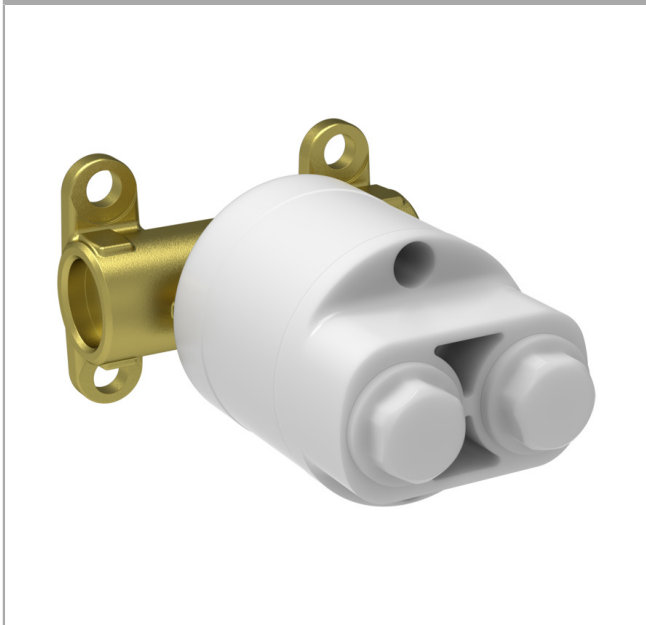

Basic set for mixed water bidette

Finish: n.a. Article Number: 29235180

Description

product features

- suitable for: all bidette hand showers for mixed water
- wall-mounted
- minimum mounting depth: 45 mm
- maximum mounting depth: 60 mm
- connection dimension: Rp 1/2
- hot and cold water connection necessary

Product image

Scale drawing