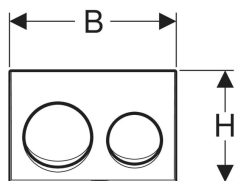

**Geberit Alpha20 actuator plate for dual flush**

Example image

**Application purposes**

- For flush actuation with Alpha concealed cisterns

**Characteristics**

- Top/front actuation

**Scope of delivery**

- 2 actuator rods

**Technical data**

Actuation force | < 20 N

- Fastening material

Art. no.	Colour / surface	Material designation	B	H	T
115.040.11.5	white	Plastic	21.3 cm	14.2 cm	1.6 cm
115.040.21.5	bright chrome-plated	Plastic	21.3 cm	14.2 cm	1.6 cm
115.040.46.5	matt chrome-plated	Plastic	21.3 cm	14.2 cm	1.6 cm