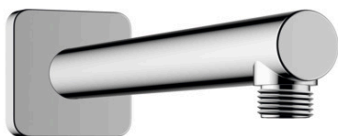

**Vernis Shape
Shower arm 24 cm**

Surface: **Chrome** Article Number: **26405000**

Description

product features

- length: 240 mm
- shaft Ø: 26 mm
- installation type: exposed installation
- material: brass
- version: 90° angle
- connection type: G 1/2

Product image

Scale drawing