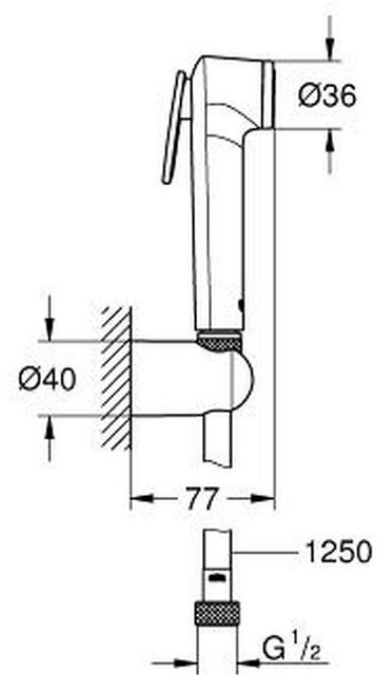

Grohe Tempesta-F Trigger Spray 30 Wall holder set 1 spray

Range: Tempesta-F Trigger Spray 30

Description: consisting of: hand shower with trigger control (27 512) wall shower holder (28 605) Silverflex Longlife shower hose 1250 mm (26 335) GROHE StarLight chrome finish SpeedClean anti-lime system Inner WaterGuide for a longer life Twistfree to prevent hose from twisting Please refer to local norms regarding installation.

Product Code: G-27513001

ERP Code: G-27513001

Barcode: 4005176333842

Product Features: GROHE StarLight, 5 Year Warranty, Projects

Dimensions: (l) 200mm x (w) 225mm x (h) 45mm

Package Weight:

Product Images

Projects