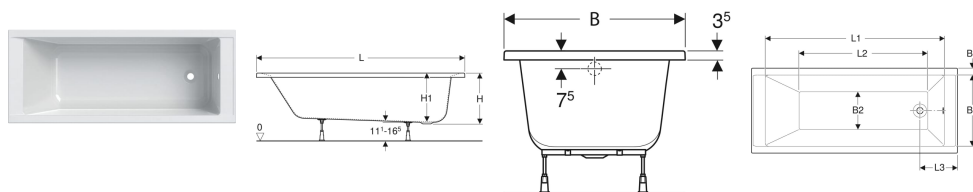

Geberit rectangular bathtub Supero, with feet

Example image

Application purposes

- For private bathrooms and hotels
- For installation with bathtub feet or supports

Characteristics

- Rectangular

Scope of delivery

- Bathtub
- Set of feet

- Outlet at foot
- Drain hole \varnothing 52 mm
- Tap hole drilling according to EN 232 possible

Technical data

Product material | Sanitary acrylic

Art. no.	Colour / surface	L	L1	L2	L3	B	B1	B2	B3	H	H1	Total water capacity
554.103.01.1	white / glossy	170 cm	148 cm	106 cm	31 cm	75 cm	63 cm	36 cm	6 cm	43.5 cm	42 cm	210 l

Accessories

- Geberit bathtub drain with turn handle, d52, length 26 cm, with ready-to-fit-set