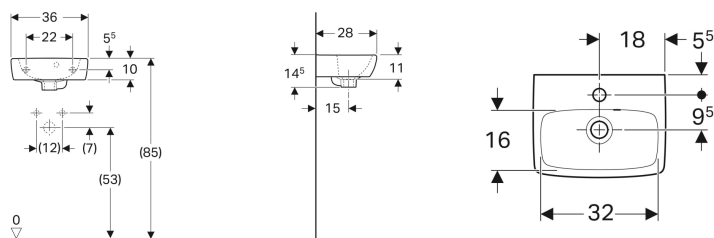

Geberit Selnova Square handrinse basin with asymmetrical overflow

Example image

Characteristics

- Asymmetrical overflow
- Can be combined with full pedestal

Technical data

Product material | Vitreous china

Art. no.	Colour / surface	Tap hole	Overflow	B	H	T
500.316.01.1	white	centred	visible	36 cm	14.5 cm	28 cm

Accessories

- Geberit waste outlet with internal waste plug with push actuation
- Geberit bottle trap with dip tube for washbasin, horizontal outlet
- Geberit fastening material for handrinse basin