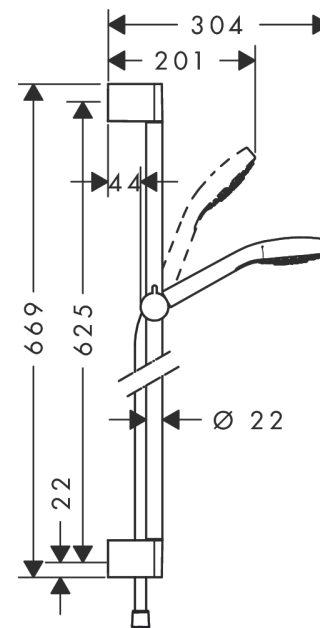

Croma Select S

Shower set Vario EcoSmart 9 l/min with shower bar 65 cm

Surfaces: **White/Chrome** Article Number: **26563400**

Description

product features

- consists of: hand shower, shower bar, shower hose, hand shower holder
- shower head size: 110 mm
- spray type: Rain, TurboRain, IntenseRain
- convenient diversion via Select button
- slide inclination angle adjustable by 2 steps
- maximum flow rate at 3 bar: 9 l/min
- Minimum flow pressure: 1,2 bar
- profile stand pipe: round
- wall supports of plastic
- scope of supply: shower set, filter seal, mounting material, assembly instruction

Technology

Product image

Scale drawing

Flowchart

The consumption was measured in combination with the appropriate fittings (thermostat/mixer/in-wall valve) to reflect actual application in practice.

Croma Select S
Shower set Vario EcoSmart 9 l/min with shower bar 65 cm
 Surfaces: **White/Chrome** Article Number: **26563400**