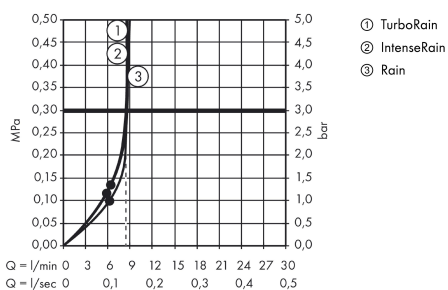

Croma Select S

Shower set Vario EcoSmart 9 l/min with shower bar 65 cm

Surfaces: **White/Chrome** Article Number: **26563400**

Description

product features

- consists of: hand shower, shower bar, shower hose, hand shower holder
- shower head size: 110 mm
- spray type: Rain, TurboRain, IntenseRain
- convenient diversion via Select button
- slide inclination angle adjustable by 2 steps
- maximum flow rate at 3 bar: 9 l/min
- Minimum flow pressure: 1,2 bar
- profile stand pipe: round
- wall supports of plastic
- scope of supply: shower set, filter seal, mounting material, assembly instruction

Technology

Product image

Scale drawing

Flowchart

The consumption was measured in combination with the appropriate fittings (thermostat/mixer/in-wall valve) to reflect actual application in practice.

Croma Select S
Shower set Vario EcoSmart 9 l/min with shower bar 65 cm
 Surfaces: **White/Chrome** Article Number: **26563400**