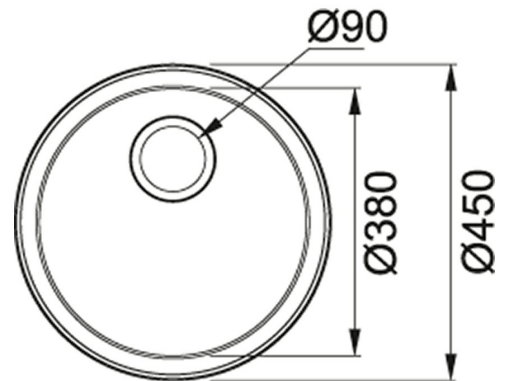

# Rondo RDX 610-45 Stainless Steel | 101.0039.883

FAMILY : Sinks | SERIE : Rondo | MODEL : RDX 610-45 | FINISH : Stainless Steel | INSTALLATION TYPE : Inset

## TECHNICAL DATA

Length overall	450,00 mm
Length of large bowl	380,00 mm
Depth of large bowl	160,00 mm
Number of Bowls	1
Cut-Out Template	Yes
Position of Drainer	None
Local Code	1990012