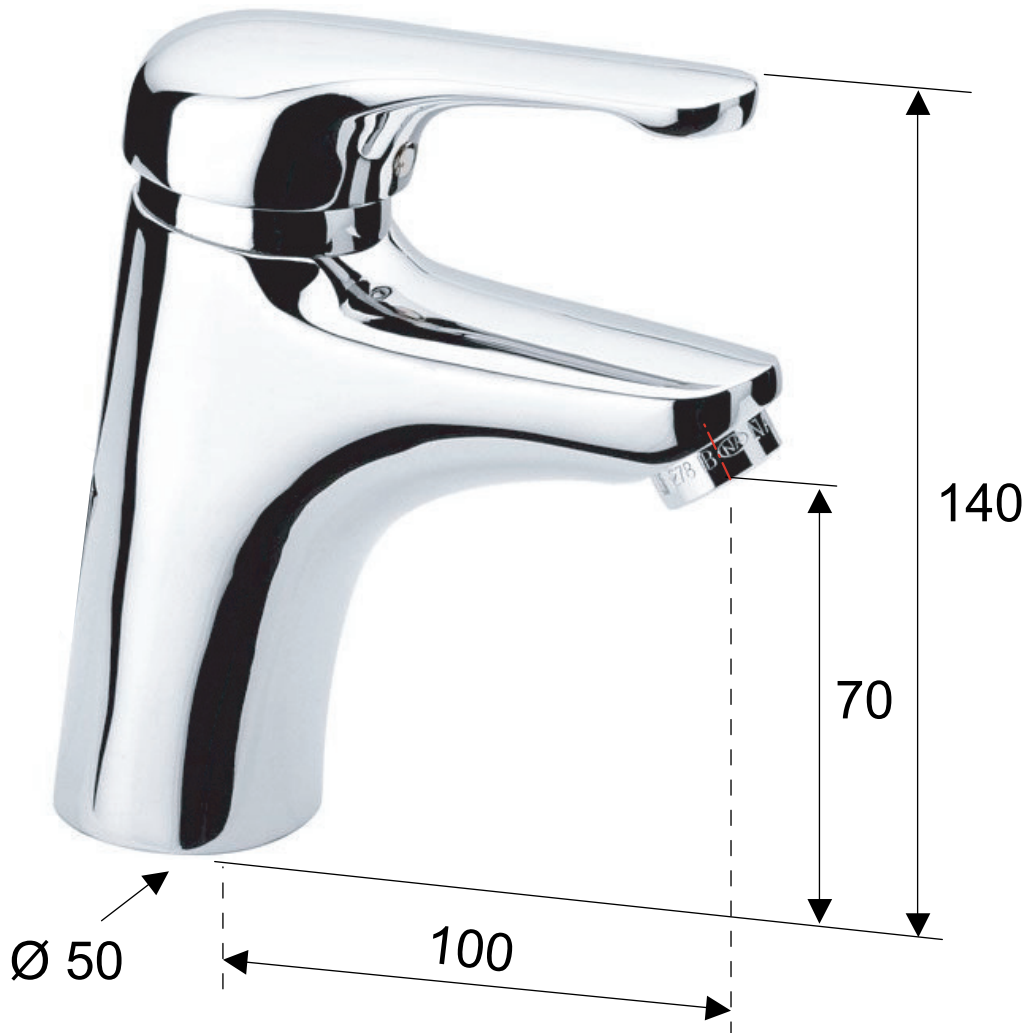

DANIEL

SCHEDA TECNICA TECHNICAL FEATURES

ART. COD.

VE13606

MATERIALI / MATERIALS

OTTONE CROMATO / CHROME PLATED BRASS

CROMATURA / CHROME PLATING

UNI EN 248