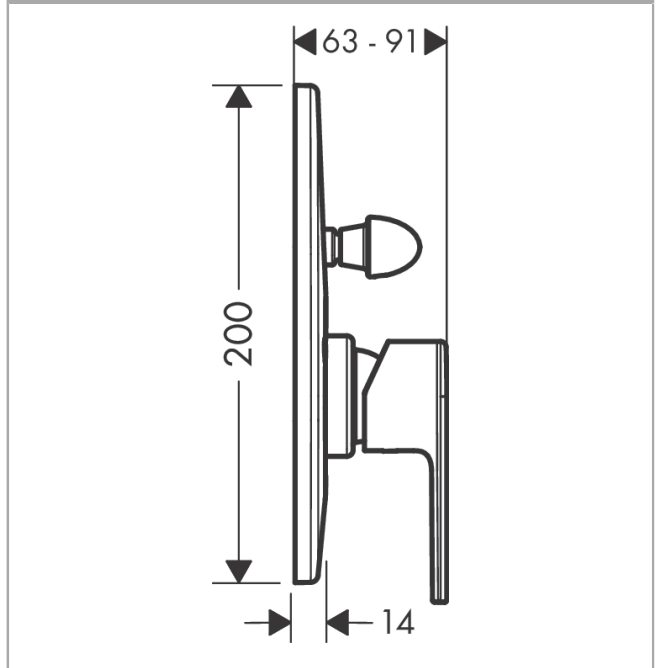

**Vernis Shape**  
**Single lever bath mixer for concealed installation**  
 Surface: **Chrome** Article Number: **71458000**

### Description

#### product features

- 2 functions
- maximum flow rate at 3 bar: 30,7 l/min
- flow rate for bath spout at 3 bar: 30,7 l/min
- flow rate of hand shower at 3 bar: 27,4 l/min
- ceramic cartridge
- temperature limitation adjustable
- diverter with automatic resetting
- suitable for continuous flow water heaters
- connection type: basic set
- min. operating pressure: 1 bar
- max. operating pressure: 10 bar

### Scale drawing