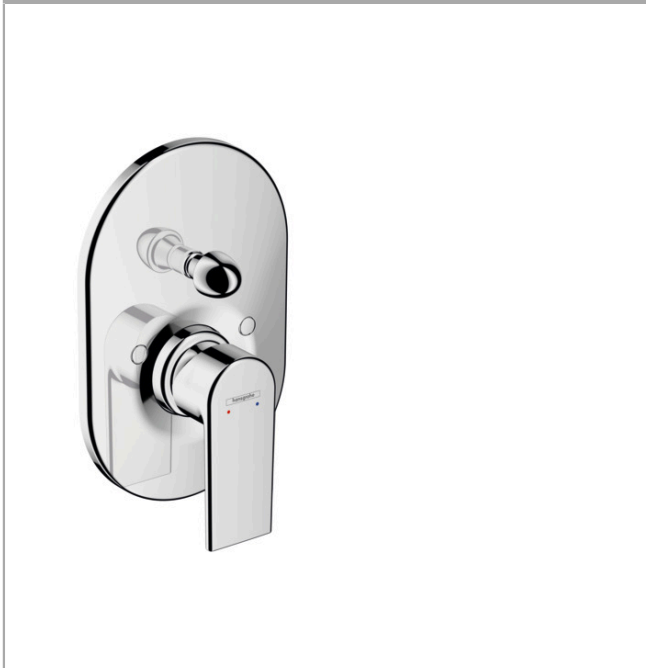

Vernis Shape
Single lever bath mixer for concealed installation
Surface: **Chrome** Article Number: **71458000**

Description

product features

- 2 functions
- maximum flow rate at 3 bar: 30,7 l/min
- flow rate for bath spout at 3 bar: 30,7 l/min
- flow rate of hand shower at 3 bar: 27,4 l/min
- ceramic cartridge
- temperature limitation adjustable
- diverter with automatic resetting
- suitable for continuous flow water heaters
- connection type: basic set
- min. operating pressure: 1 bar
- max. operating pressure: 10 bar

Product image