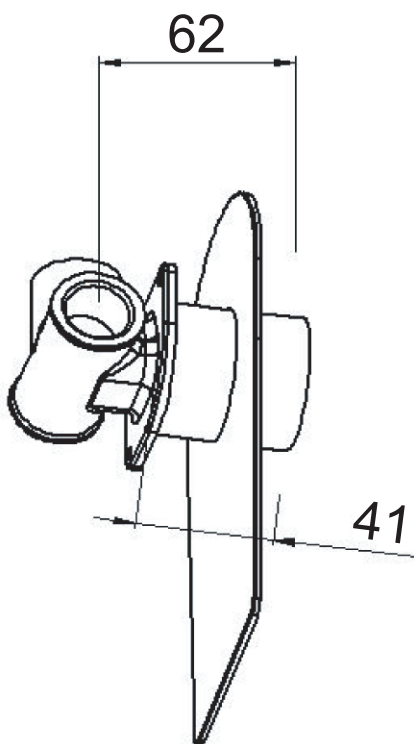

**DANIEL**

SCHEDA TECNICA TECHNICAL FEATURES

ART. COD.

**DV602**

USCITA DOCCIA  
SHOWER OUTLET  
G1/2

ENTRATA  
ACQUA CALDA  
HOT WATER  
INLET  
G1/2

ENTRATA  
ACQUA FREDDA  
COLD WATER INLET  
G1/2

**MATERIALI / MATERIALS**

OTTONE CROMATO / CHROME PLATED BRASS

**CROMATURA / CHROME PLATING**

UNI EN 248