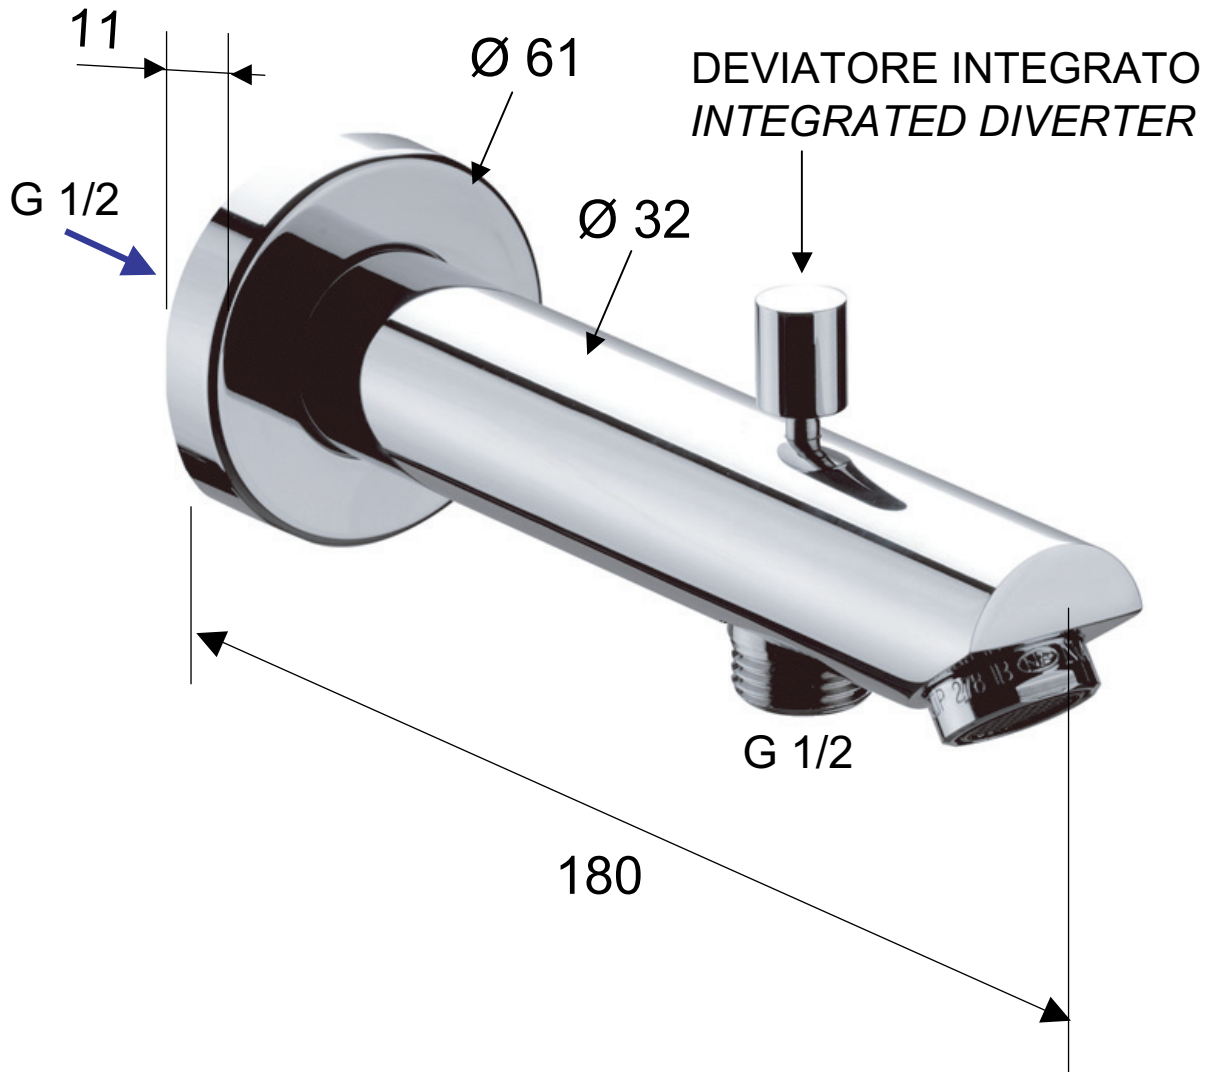

DANIEL

SCHEDA TECNICA TECHNICAL FEATURES

ART. COD.

K4702

MATERIALI / MATERIALS

OTTONE CROMATO / CHROME PLATED BRASS

CROMATURA / CHROME PLATING

UNI EN 248