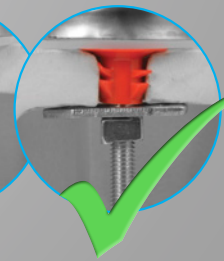

TOILET SEAT

CLUB + CLUB 90

► Universal, suitable for a variety of applications
For all contemporary shaped pans

ALSO AVAILABLE:

- Anti-bacterial
- Water resistant
- Scratch resistant
- Universal fit
- Medium duty

- STAINLESS STEEL ADJUSTABLE HINGE OPTION
- STANDARD SANWARE COLOURS

ALMOND

BEIGE

PINK

GREY

BLUE

AVOCADO

TECHNICAL CHARACTERISTICS

WEIGHT	1.6kg
MATERIAL	Thermoset
COLOUR	White
BUFFERS	4 buffers on the seat 4 buffers on the cover

REFERENCES

Description	Colour	Hinge	Reference	EAN code	Packaging	Multiple	Weight
Seat and cover with STAINLESS STEEL adjustable hinge	White	Stainless Steel	21090001	3375539990618	Box	1/6	1.6 kg
Seat and cover with colour matched plastic hinge	White	Plastic	29998006	3375539990274	Box	1/6	1.6 kg
Seat and cover with colour matched plastic hinge	Almond	Plastic	29998029	3375539993701	Box	1/6	1.6 kg
Seat and cover with colour matched plastic hinge	Beige	Plastic	29998031	3375539993725	Box	1/6	1.6 kg
Seat and cover with colour matched plastic hinge	Whisper Grey	Plastic	29998034	3375539993756	Box	1/6	1.6 kg
Seat and cover with colour matched plastic hinge	Bermuda Blue	Plastic	29998035	3375539993763	Box	1/6	1.6 kg
Seat and cover with colour matched plastic hinge	Avocado	Plastic	29998032	3375539993732	Box	1/6	1.6 kg
Seat and cover with colour matched plastic hinge	Pink	Plastic	29998033	3375539993749	Box	1/6	1.6 kg