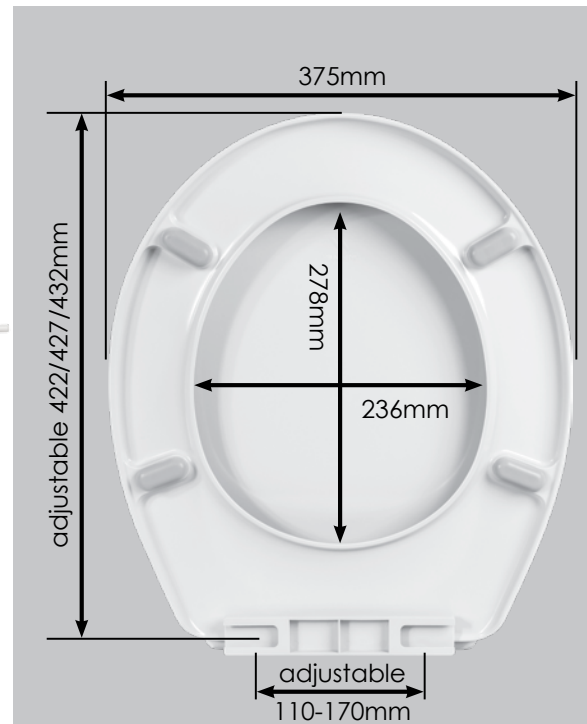

- STAINLESS STEEL ADJUSTABLE HINGE OPTION
- STANDARD SANWARE COLOURS

ALMOND

BEIGE

PINK

GREY

BLUE

AVOCADO

TECHNICAL CHARACTERISTICS

WEIGHT	1.6kg
MATERIAL	Thermoset
COLOUR	White
BUFFERS	4 buffers on the seat 4 buffers on the cover

REFERENCES

Description	Colour	Hinge	Reference	EAN code	Packaging	Multiple	Weight
Seat and cover with STAINLESS STEEL adjustable hinge	White	Stainless Steel	21090001	3375539990618	Box	1/6	1.6 kg
Seat and cover with colour matched plastic hinge	White	Plastic	29998006	3375539990274	Box	1/6	1.6 kg
Seat and cover with colour matched plastic hinge	Almond	Plastic	29998029	3375539993701	Box	1/6	1.6 kg
Seat and cover with colour matched plastic hinge	Beige	Plastic	29998031	3375539993725	Box	1/6	1.6 kg
Seat and cover with colour matched plastic hinge	Whisper Grey	Plastic	29998034	3375539993756	Box	1/6	1.6 kg
Seat and cover with colour matched plastic hinge	Bermuda Blue	Plastic	29998035	3375539993763	Box	1/6	1.6 kg
Seat and cover with colour matched plastic hinge	Avocado	Plastic	29998032	3375539993732	Box	1/6	1.6 kg
Seat and cover with colour matched plastic hinge	Pink	Plastic	29998033	3375539993749	Box	1/6	1.6 kg