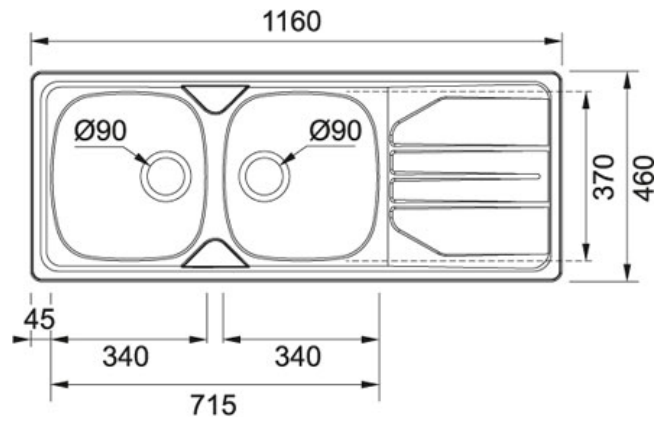

# Nouveau NVN 621 Stainless Steel | 101.0167.161

FAMILY : Sinks | SERIE : Nouveau | MODEL : NVN 621 | FINISH : Stainless Steel | INSTALLATION TYPE : Inset

## TECHNICAL DATA

Length overall	1 160,00 mm
Width overall	460,00 mm
Length of large bowl	340,00 mm
Width of large bowl	370,00 mm
Depth of large bowl	149,00 mm
Number of Bowls	2
Cutout Length	1 140,00 mm
Cutout Width	440,00 mm
Cut-Out Template	No
Position of Drainer	Reversible