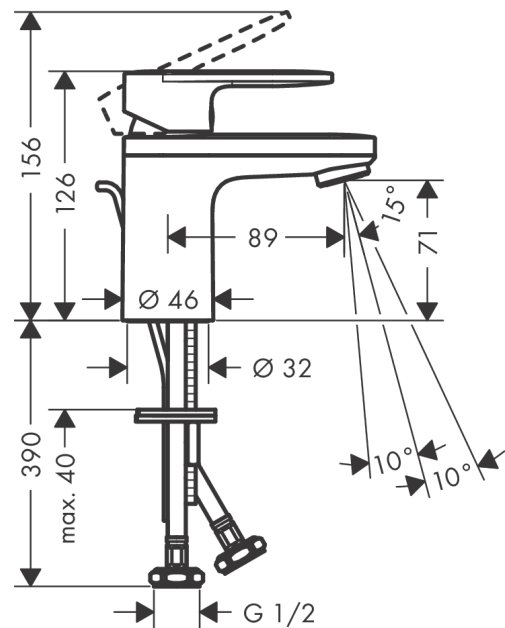

Vernis Blend

Single lever basin mixer 70 with isolated water conduction without waste set

Surface: **Matt Black** Article Number: **71570673**

Description

product features

- ComfortZone 70
- projection: 89 mm
- spout height: 71 mm
- spray type: Normal spray
- maximum flow rate at 3 bar: 4,3 l/min
- ceramic cartridge
- temperature limitation adjustable
- with isolated water conduction - without contact with nickel and lead
- suitable for continuous flow water heaters
- connection type: G 1/2 connections
- connection dimension: DN15

Technology

Product image

Scale drawing

Flowchart