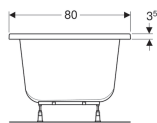

Geberit rectangular bathtub Supero, duo, with feet

Example image

Application purposes

- For private bathrooms and hotels
- For installation with bathtub feet or supports

Characteristics

- Rectangular
- Suitable for two persons

- Central outlet

Technical data

Material | Sanitary acrylic

Scope of delivery

- Set of feet

Art. no.	Colour / surface	L	B	H	Total water capacity	Usable water capacity
554.105.01.1	white	180 cm	80 cm	45 cm	266 l	191 l