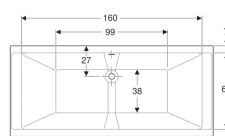

Geberit rectangular bathtub Supero, duo, with feet

Example image

Application purposes

- For private bathrooms and hotels
- For installation with bathtub feet or supports

Characteristics

- Rectangular
- Suitable for two persons

- Central outlet

Technical data

Material | Sanitary acrylic

Scope of delivery

- Set of feet

Art. no.	Colour / surface	L	B	H	Total water capacity	Usable water capacity
554.105.01.1	white	180 cm	80 cm	45 cm	266 l	191 l