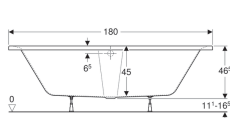

Geberit rectangular bathtub Supero, duo, with feet

Example image

Application purposes

- For private bathrooms and hotels
- For installation with bathtub feet or supports

Characteristics

- Rectangular
- Suitable for two persons

- Central outlet

Technical data

Material | Sanitary acrylic

Scope of delivery

- Set of feet

Art. no.	Colour / surface	L	B	H	Total water capacity	Usable water capacity
554.105.01.1	white	180 cm	80 cm	45 cm	266 l	191 l